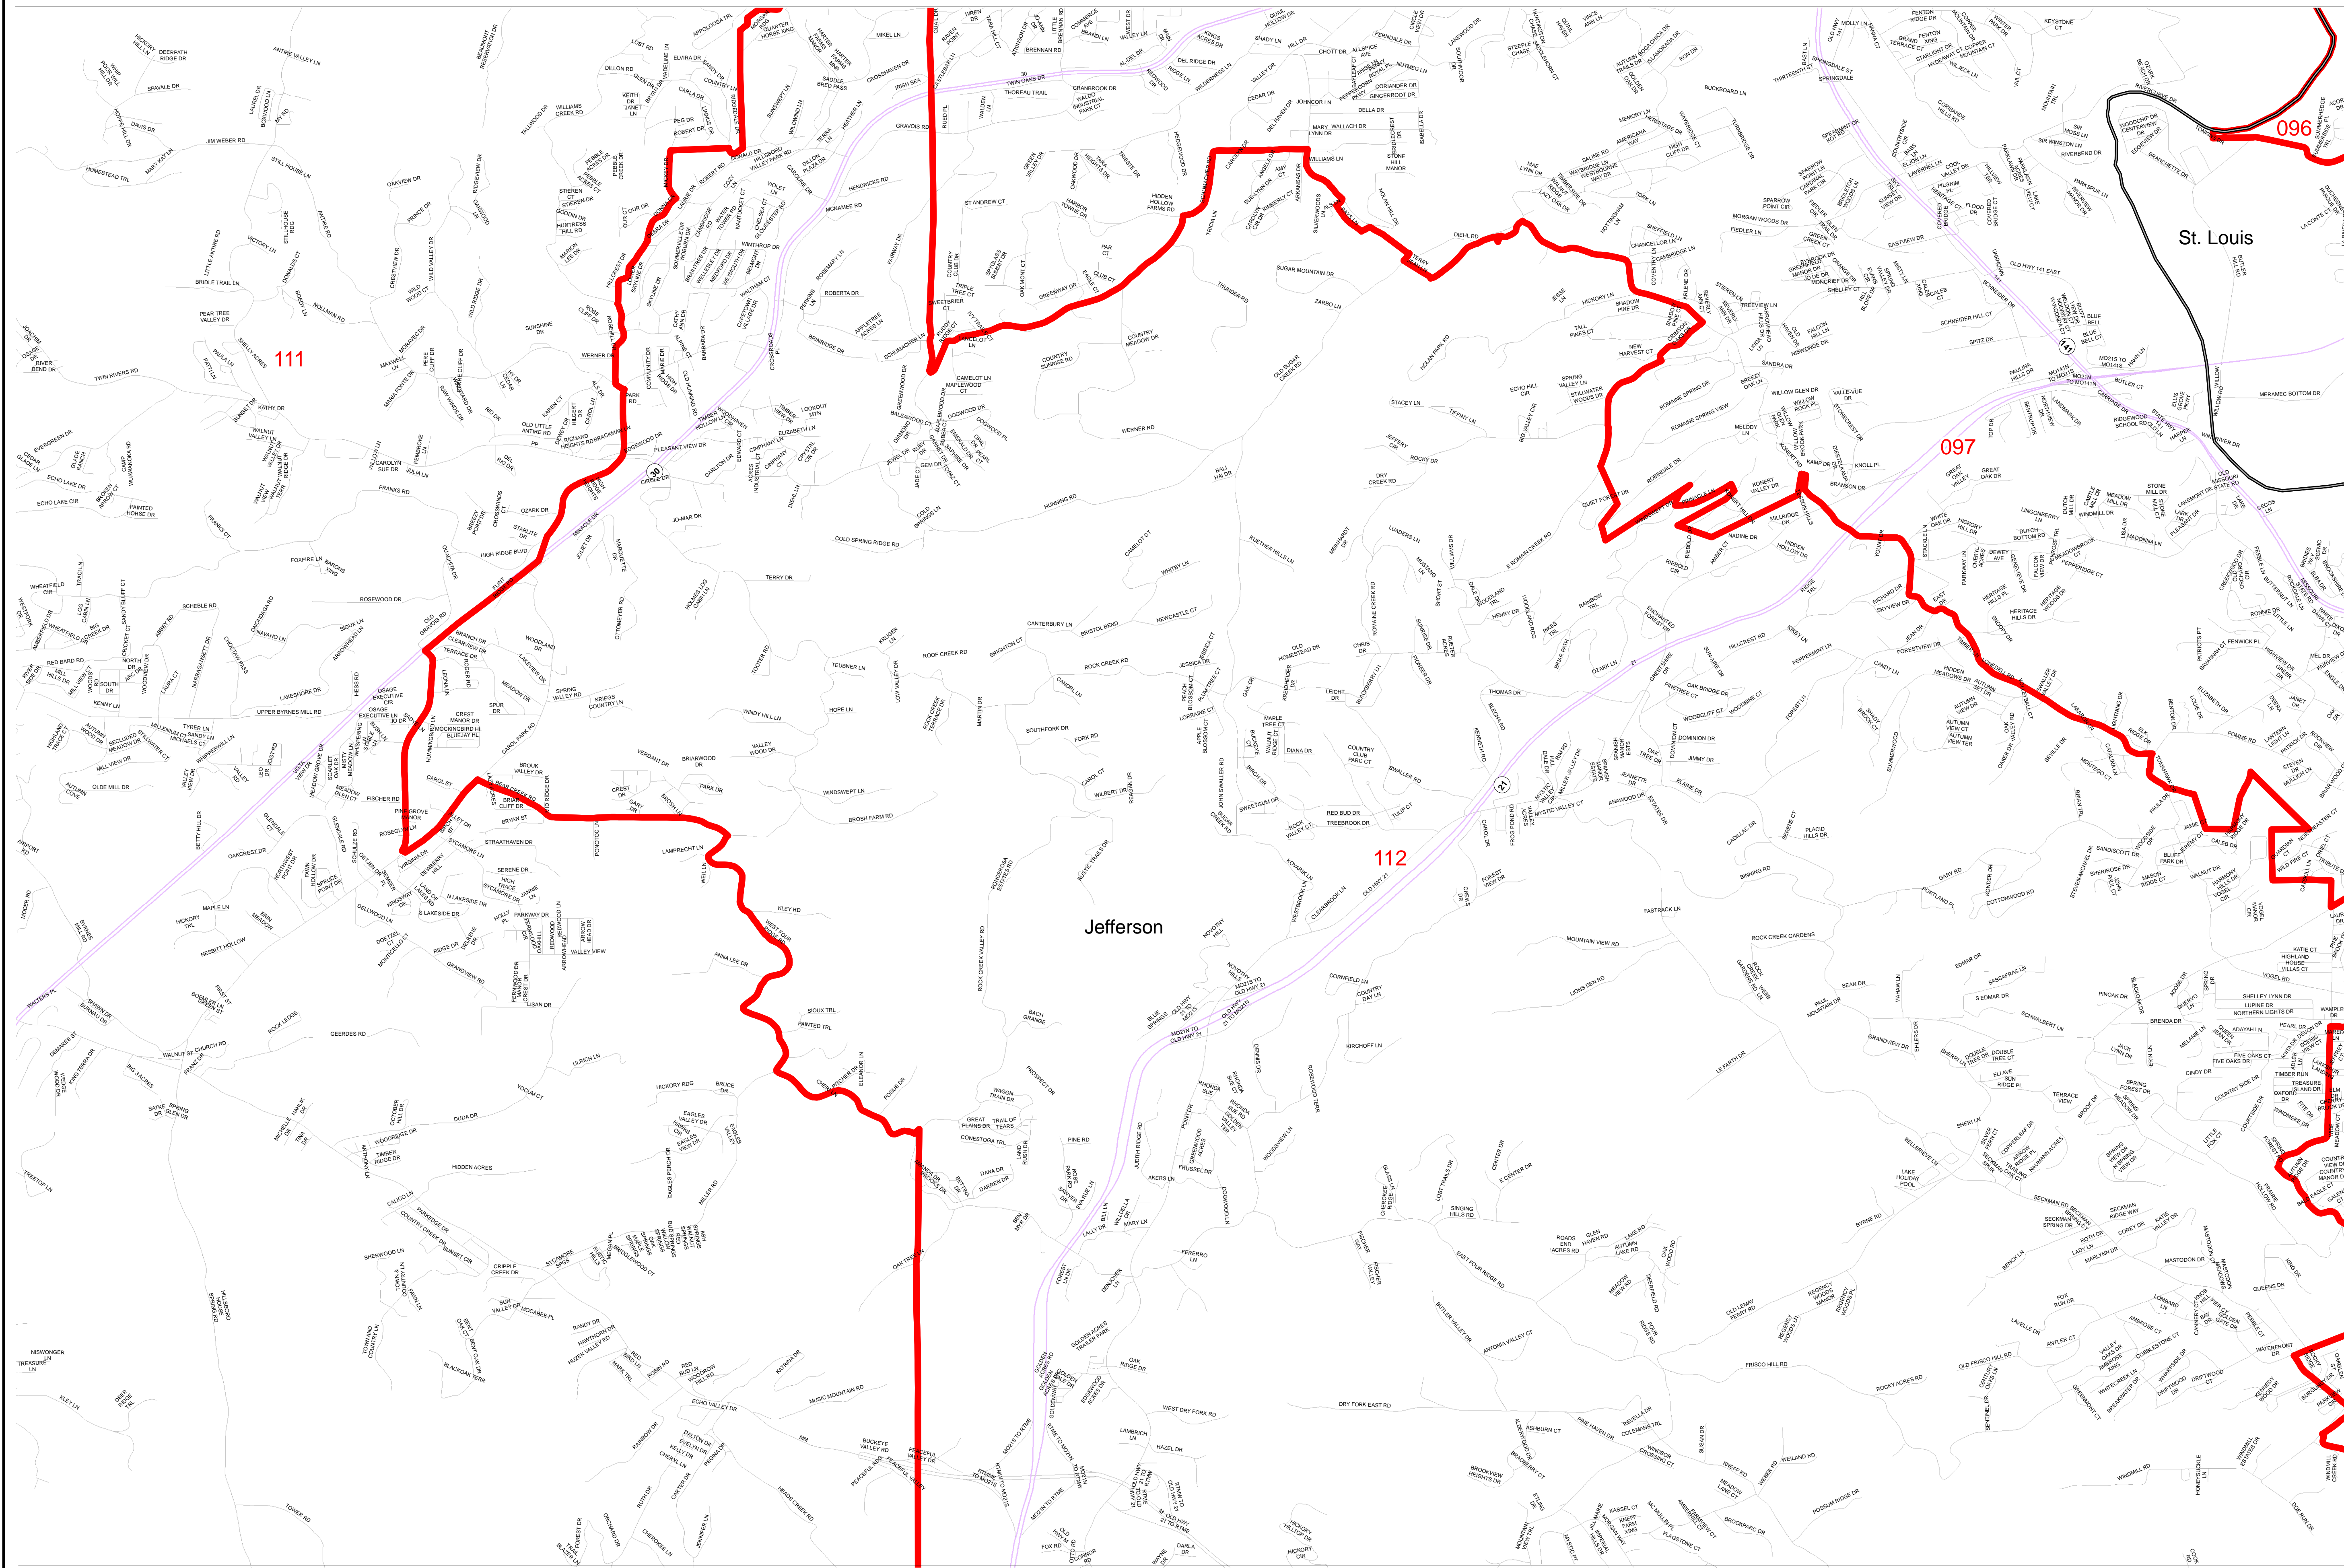

House Apportionment Plan 2011

Missouri Appellate Apportionment Commission